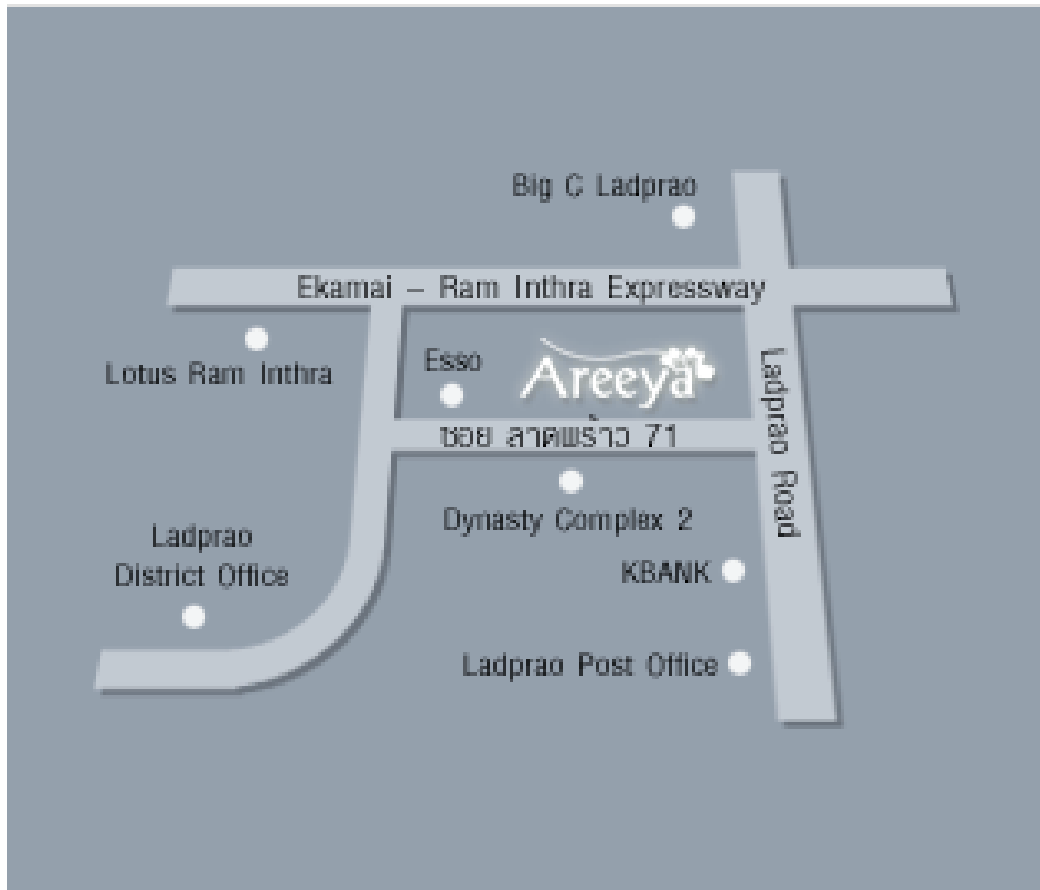

Map of the meeting place

at Soontareeya room, 3<sup>rd</sup> floor ,Areeya Property Public Company Limited,

999 Praditmanutham road, Saphansong,

Wangthonglang, Bangkok, 10310